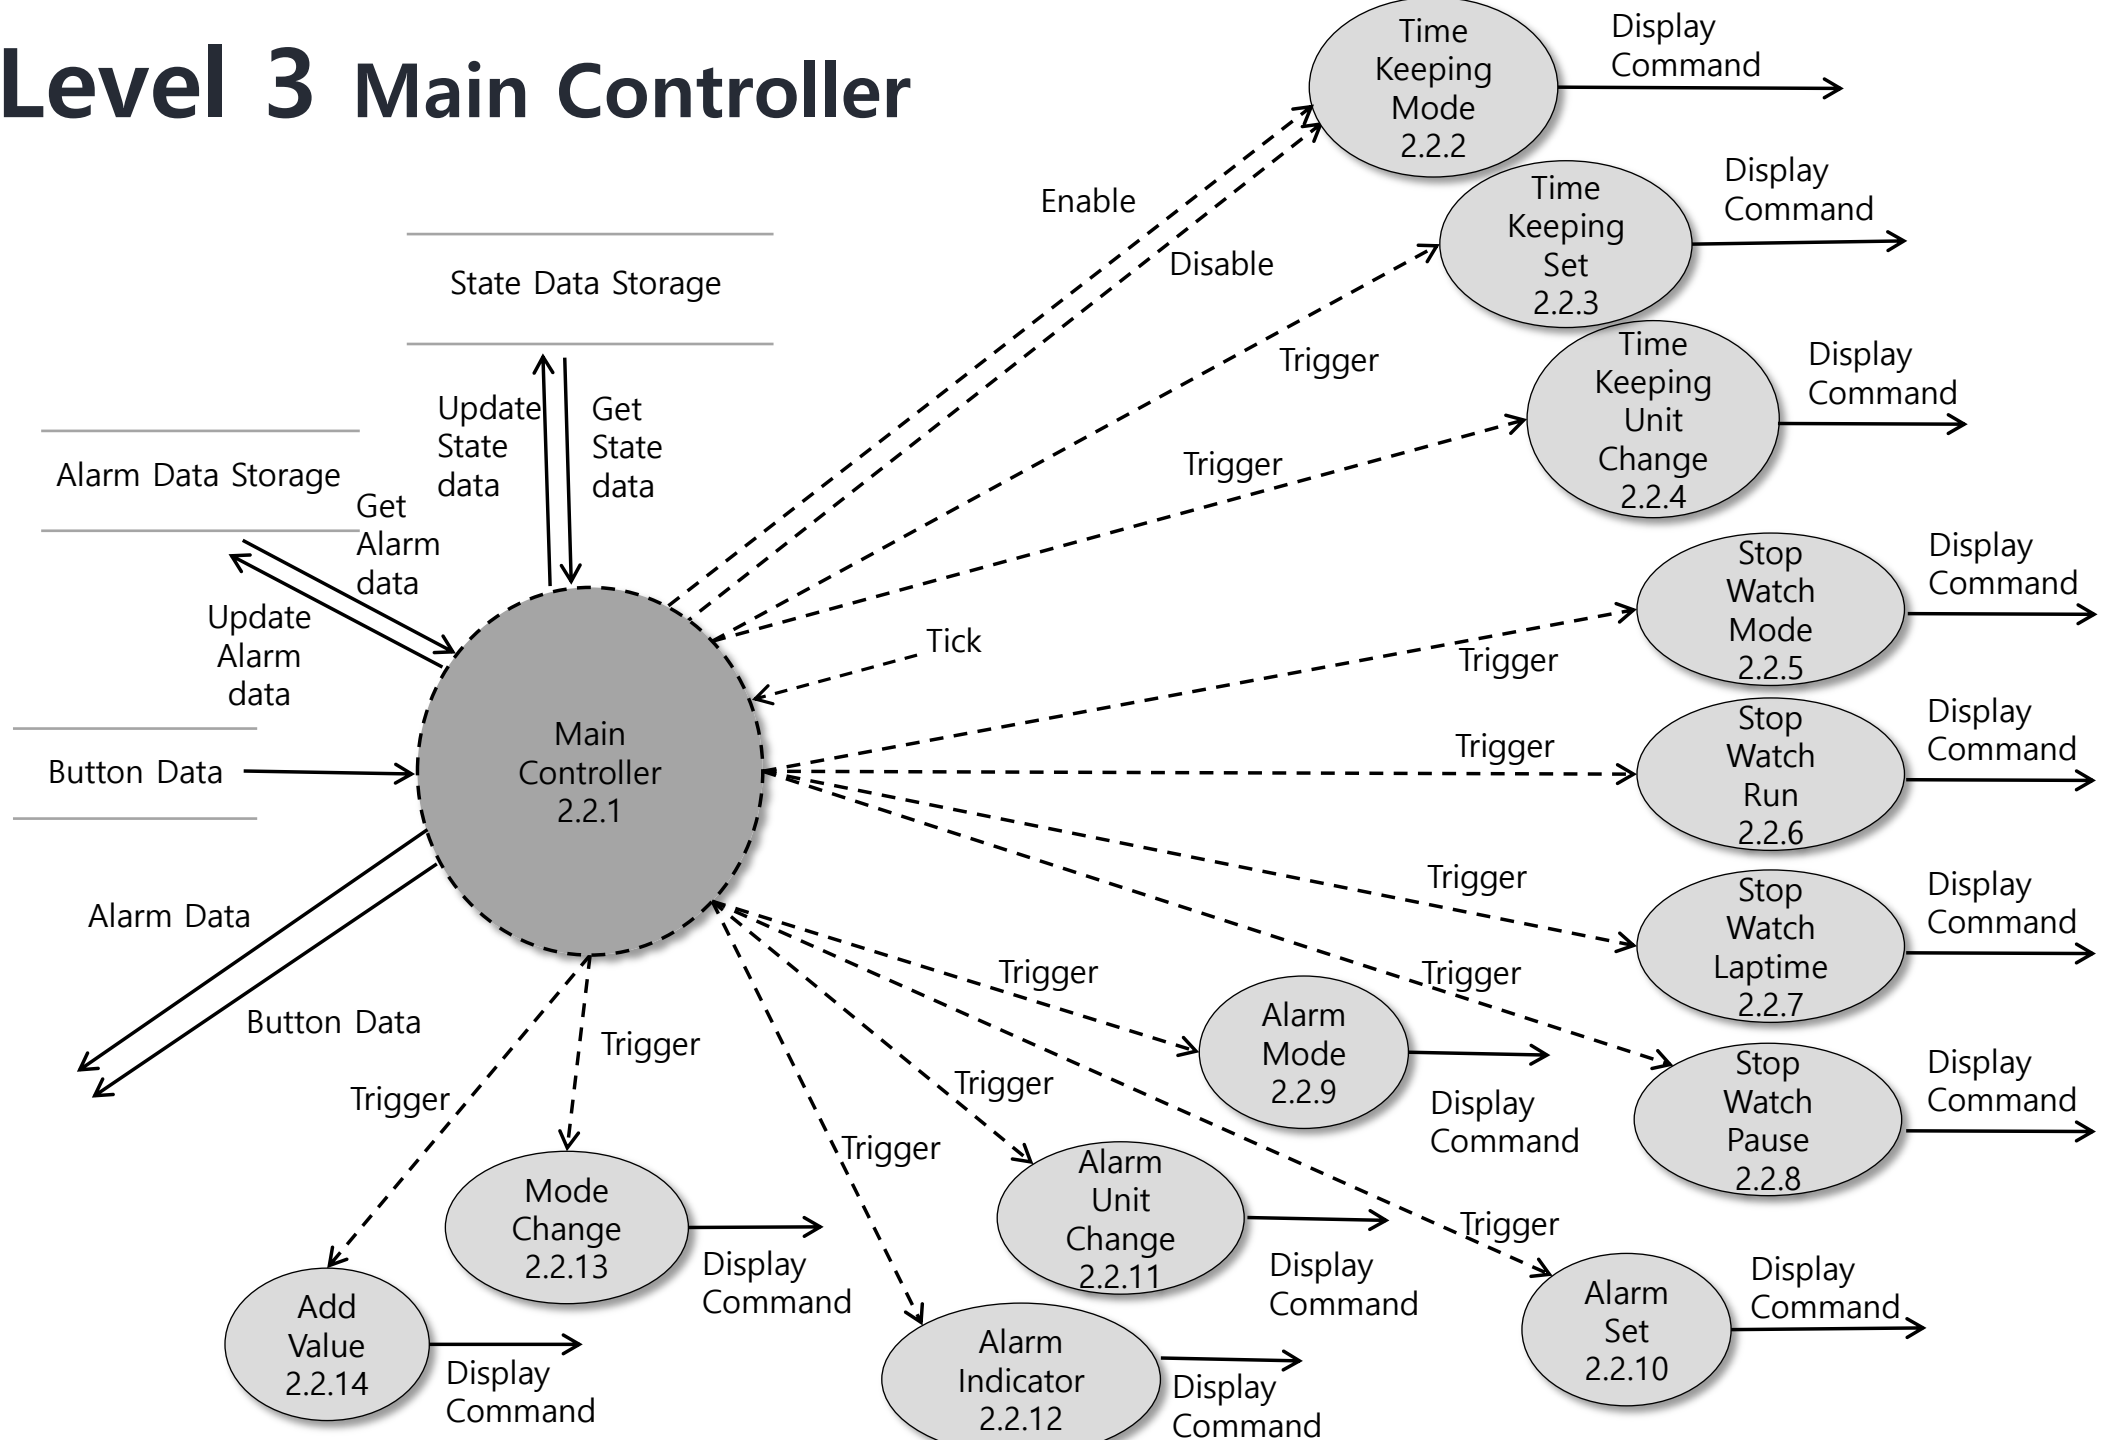

DFD Level 3 Main Controller

System Context Diagram
DFD Level 0
DFD Level 1
DFD Level 2
DFD Level 3
DFD Level 4
DFD