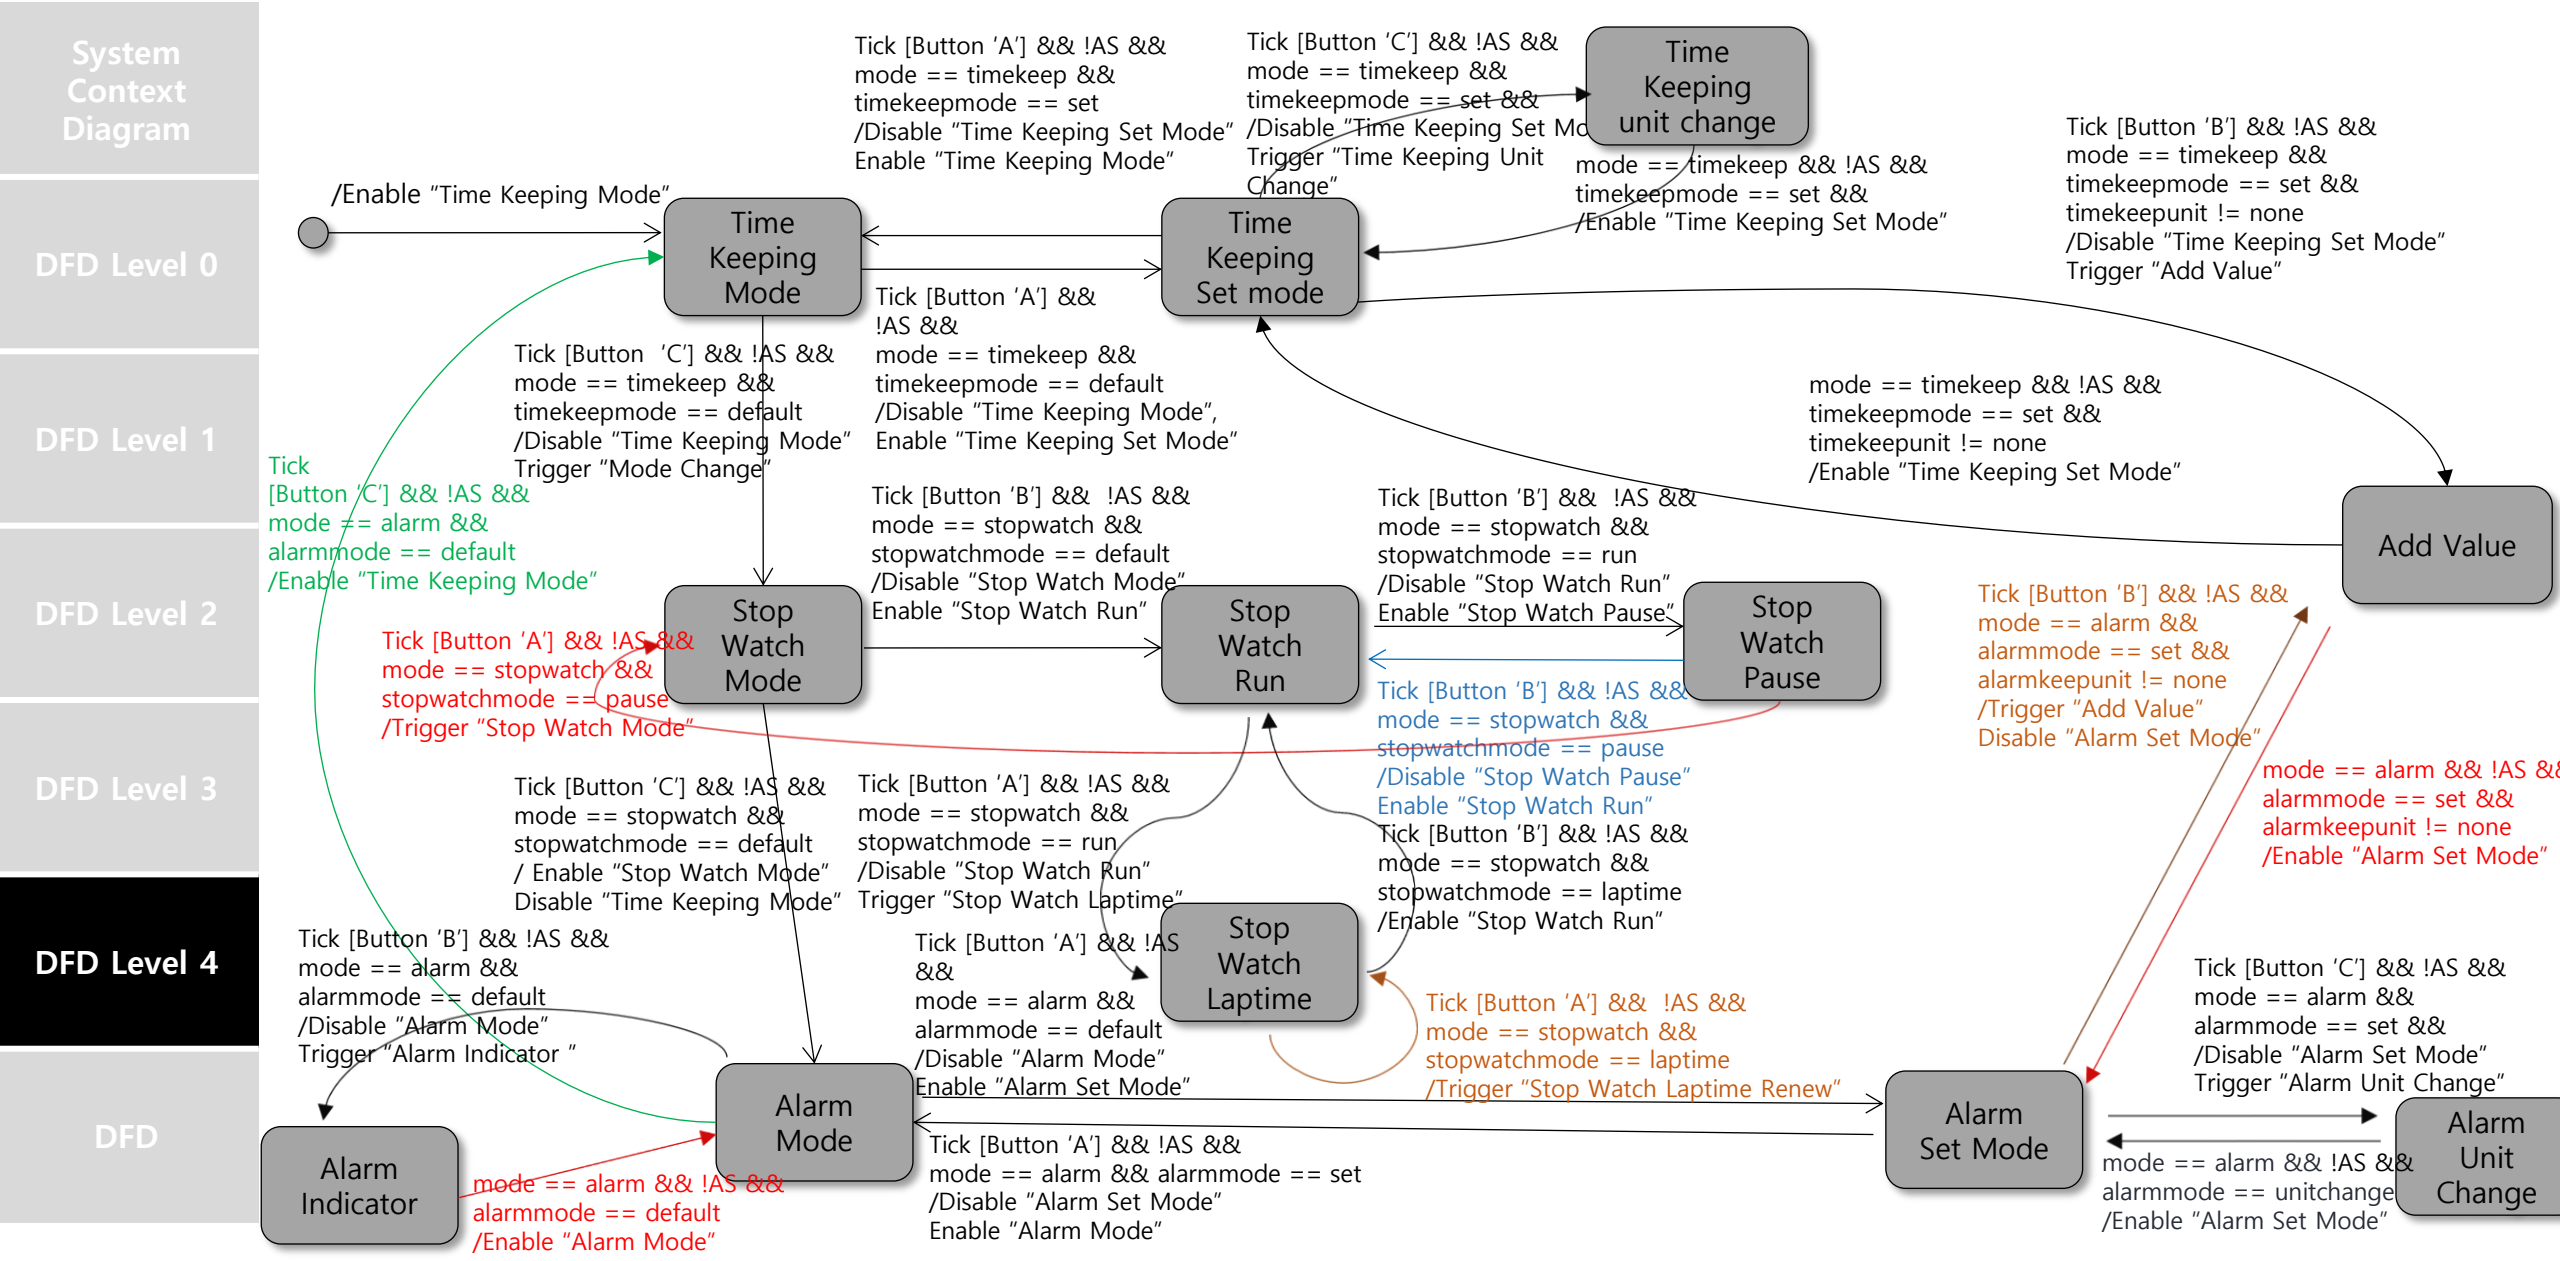

DFD Level 3 Main Controller

System Context Diagram
DFD Level 0
DFD Level 1
DFD Level 2
DFD Level 3
DFD Level 4
DFD

DFD Level 3 Main Controller (수정)

System Context Diagram
DFD Level 0
DFD Level 1
DFD Level 2
DFD Level 3
DFD Level 4
DFD

DFD Level 3 Speaker Controller

System Context Diagram
DFD Level 0
DFD Level 1
DFD Level 2
DFD Level 3
DFD Level 4
DFD

DFD Level 3 Speaker Controller (수정)

System Context Diagram
DFD Level 0
DFD Level 1
DFD Level 2
DFD Level 3
DFD Level 4
DFD

DFD Level 4 – Main State Transition Diagram

DFD Level 4 – Main State Transition Diagram (수정)

DFD

System Context Diagram

DFD Level 0

DFD Level 1

DFD Level 2

DFD Level 3

DFD Level 4

DFD

DFD (수정)

System Context Diagram

DFD Level 0

DFD Level 1

DFD Level 2

DFD Level 3