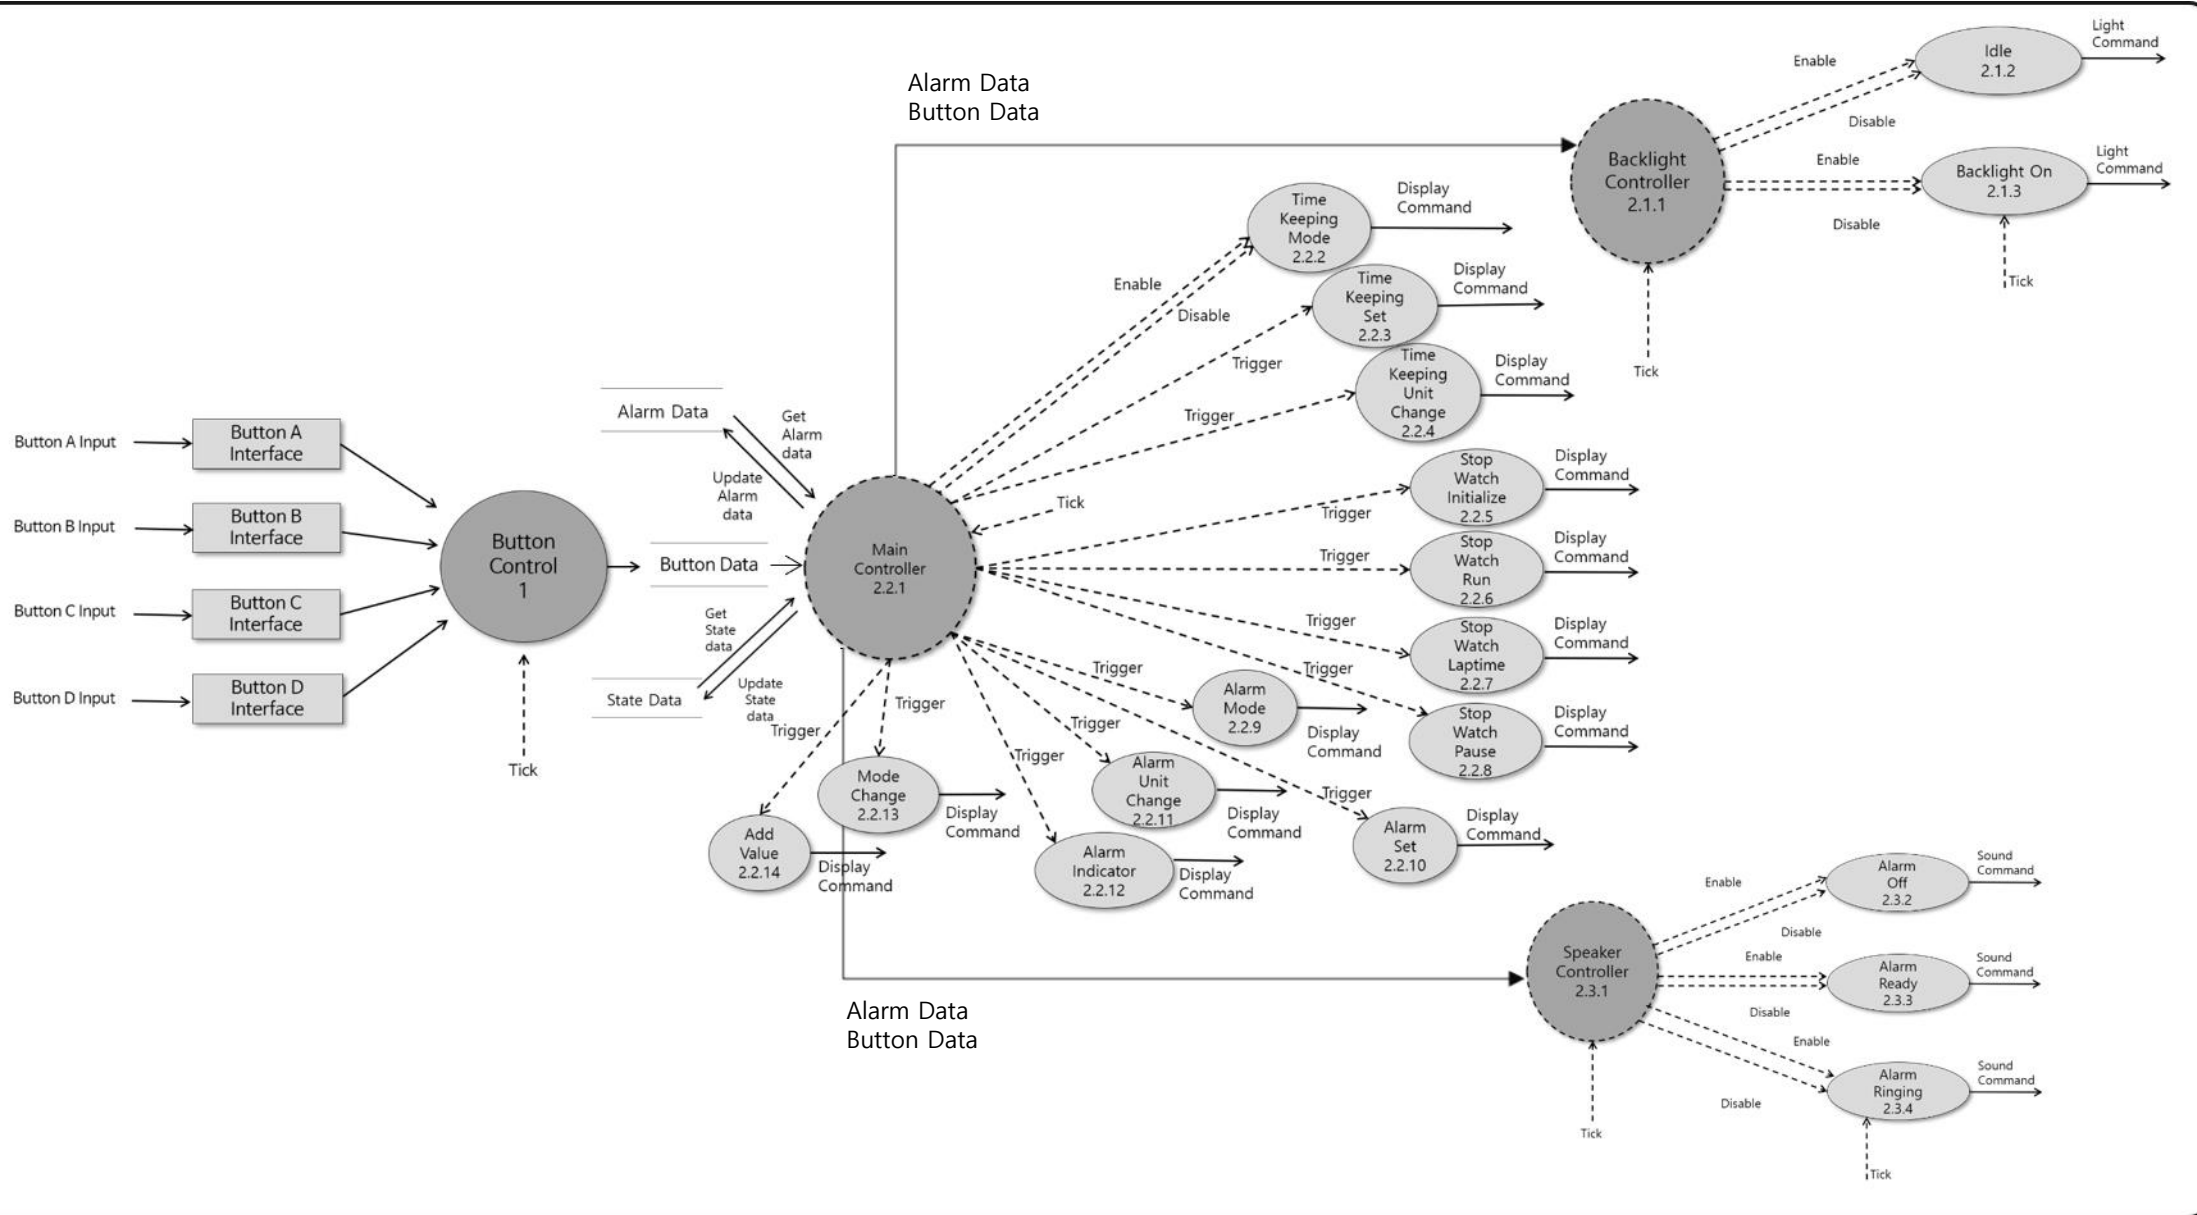

DFD Level 3 Speaker Controller

System Context Diagram
DFD Level 0
DFD Level 1
DFD Level 2
DFD Level 3
DFD Level 4
DFD

DFD Level 3 Speaker Controller (수정)

System Context Diagram
DFD Level 0
DFD Level 1
DFD Level 2
DFD Level 3
DFD Level 4
DFD

DFD Level 4 – Main State Transition Diagram

DFD Level 4 – Main State Transition Diagram (수정)

DFD

System Context Diagram

DFD Level 0

DFD Level 1

DFD Level 2

DFD Level 3

DFD Level 4

DFD

DFD (수정)

System Context Diagram

DFD Level 0

DFD Level 1

DFD Level 2

DFD Level 3

DFD Level 4

DFD

Structured Charts

- Transform Analysis

Structured Charts Transform Analysis

Structured Charts

- **Basic**

Structured Charts – Main