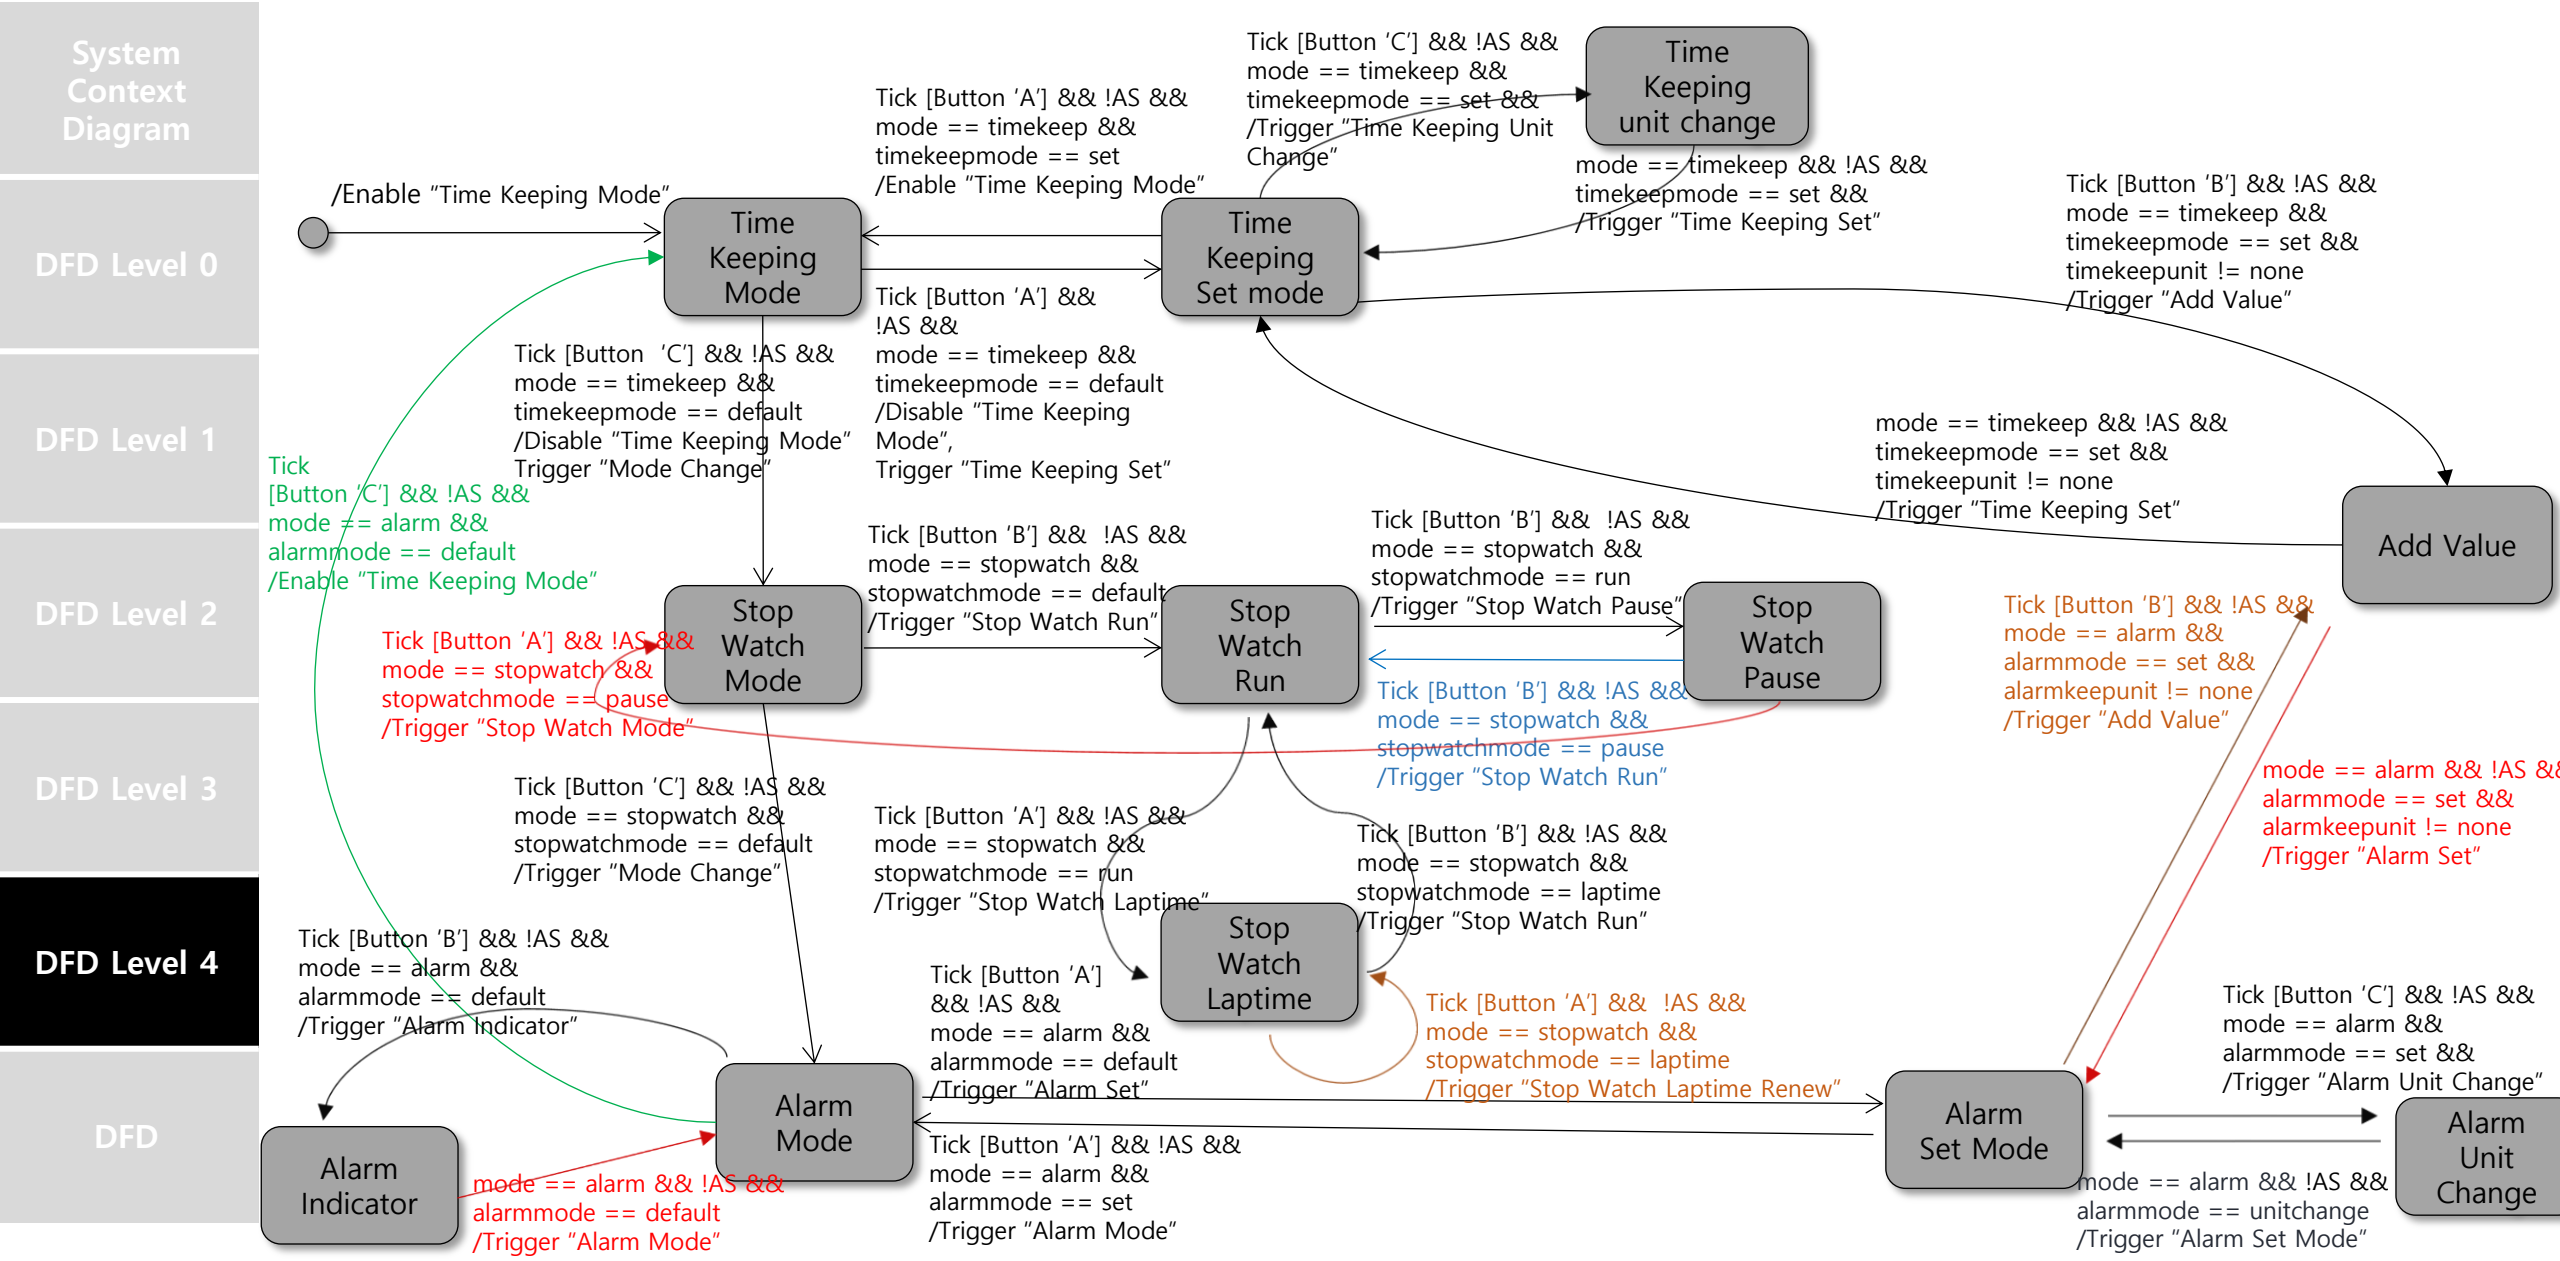

DFD Level 3 Main Controller

System Context Diagram
DFD Level 0
DFD Level 1
DFD Level 2
DFD Level 3
DFD Level 4
DFD

DFD Level 3 Main Controller (수정)

System Context Diagram
DFD Level 0
DFD Level 1
DFD Level 2
DFD Level 3
DFD Level 4
DFD

DFD Level 3 Speaker Controller

System Context Diagram
DFD Level 0
DFD Level 1
DFD Level 2
DFD Level 3
DFD Level 4
DFD

DFD Level 3 Speaker Controller (수정)

System Context Diagram
DFD Level 0
DFD Level 1
DFD Level 2
DFD Level 3
DFD Level 4
DFD

DFD Level 4 – Main State Transition Diagram

DFD Level 4 – Main State Transition Diagram (수정)

DFD

System Context Diagram

DFD Level 0

DFD Level 1

DFD Level 2

DFD Level 3

DFD Level 4

DFD

DFD (수정)

System Context Diagram

DFD Level 0

DFD Level 1

DFD Level 2

DFD Level 3