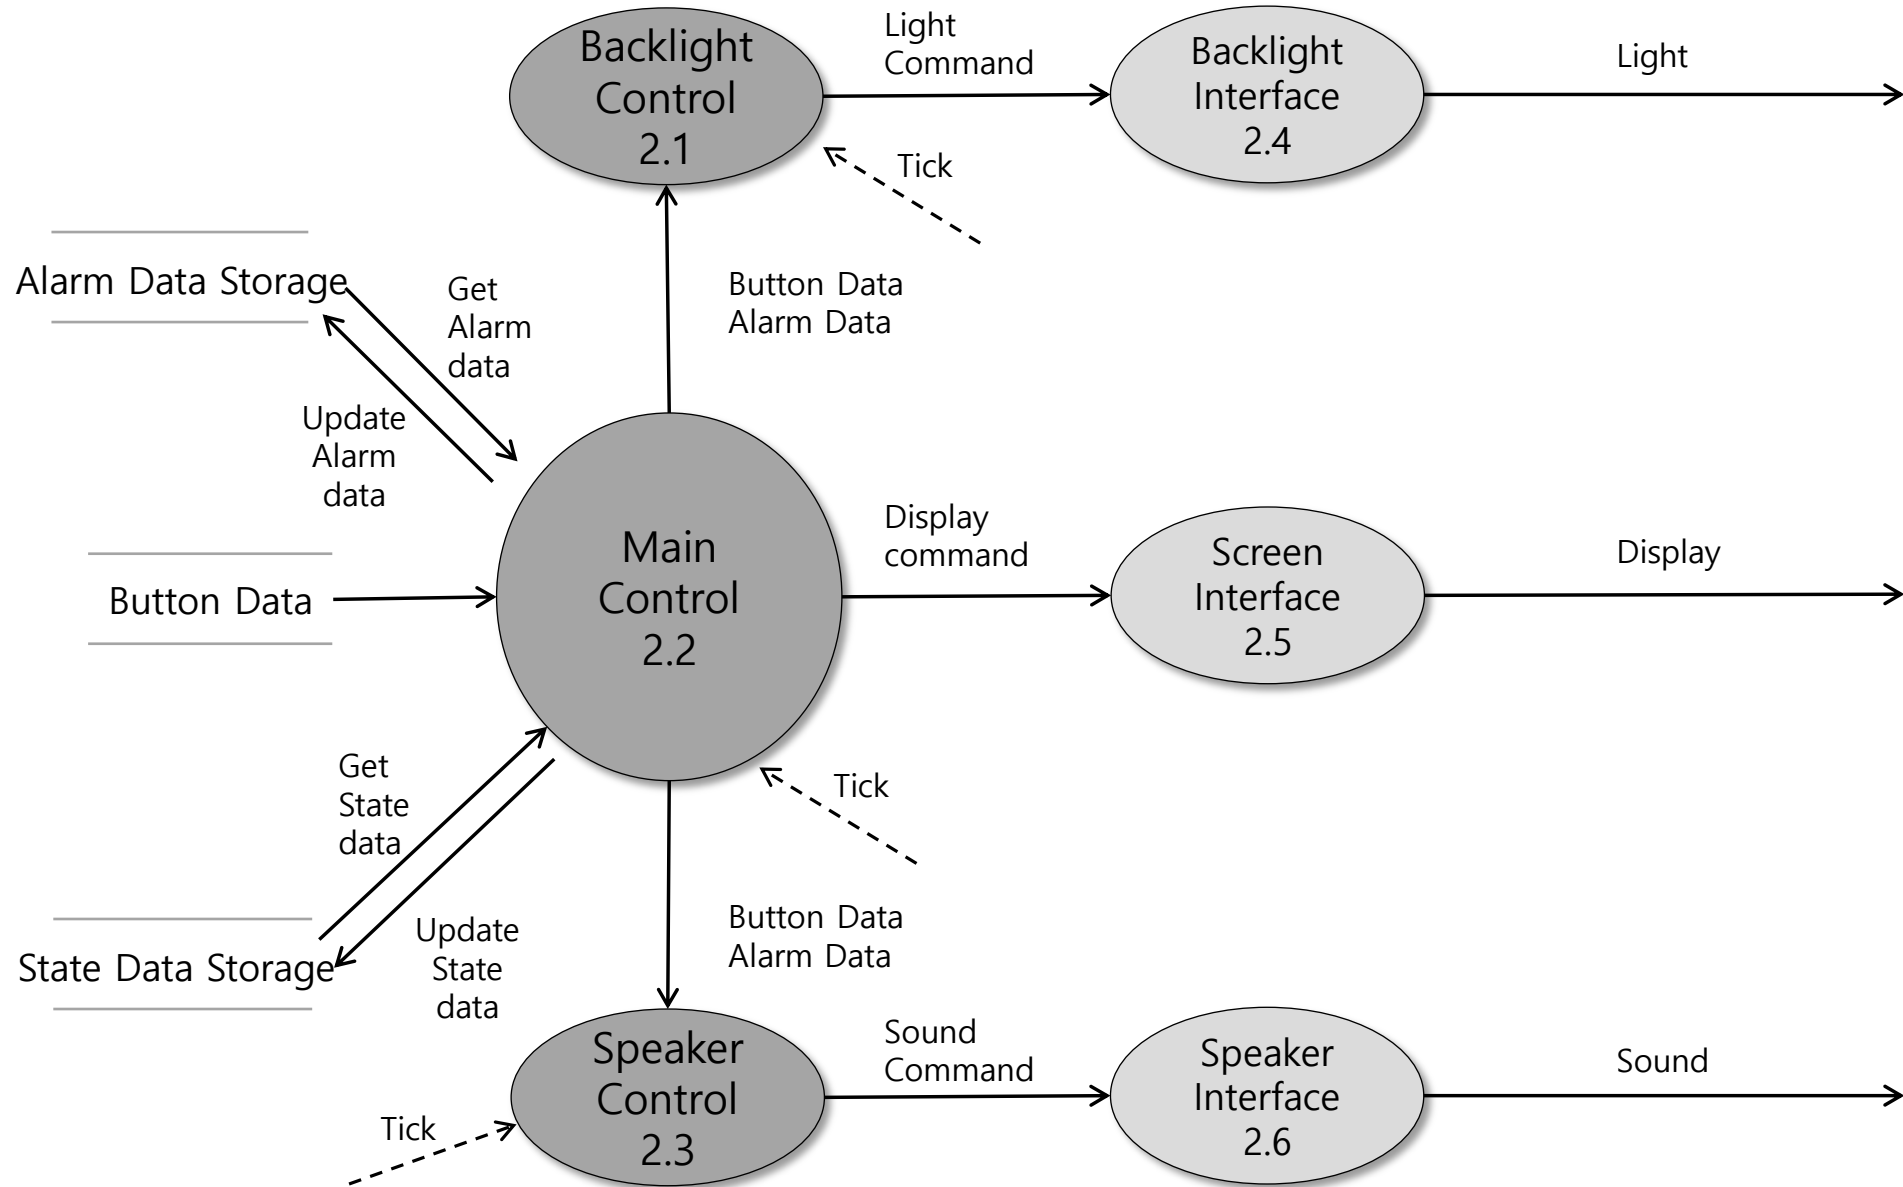

SA 수정

DFD Level 2

System Context Diagram
DFD Level 0
DFD Level 1
DFD Level 2
DFD Level 3
DFD Level 4
DFD

DFD Level 2 (수정)

System Context Diagram
DFD Level 0
DFD Level 1
DFD Level 2
DFD Level 3
DFD Level 4
DFD

DFD Level 3 Main Controller

System Context Diagram
DFD Level 0
DFD Level 1
DFD Level 2
DFD Level 3
DFD Level 4
DFD

DFD Level 3 Main Controller (수정)

System Context Diagram
DFD Level 0
DFD Level 1
DFD Level 2
DFD Level 3
DFD Level 4
DFD

DFD Level 3 Speaker Controller

System Context Diagram
DFD Level 0
DFD Level 1
DFD Level 2
DFD Level 3
DFD Level 4
DFD

DFD Level 3 Speaker Controller (수정)

System Context Diagram
DFD Level 0
DFD Level 1
DFD Level 2
DFD Level 3
DFD Level 4
DFD

Structured Charts - Backlight, Speaker

Structured Charts(Basic)

Structured Charts

- **Advanced**

Structured Charts – Main

Structured Charts - Backlight, Speaker

Structured Charts (Advanced)