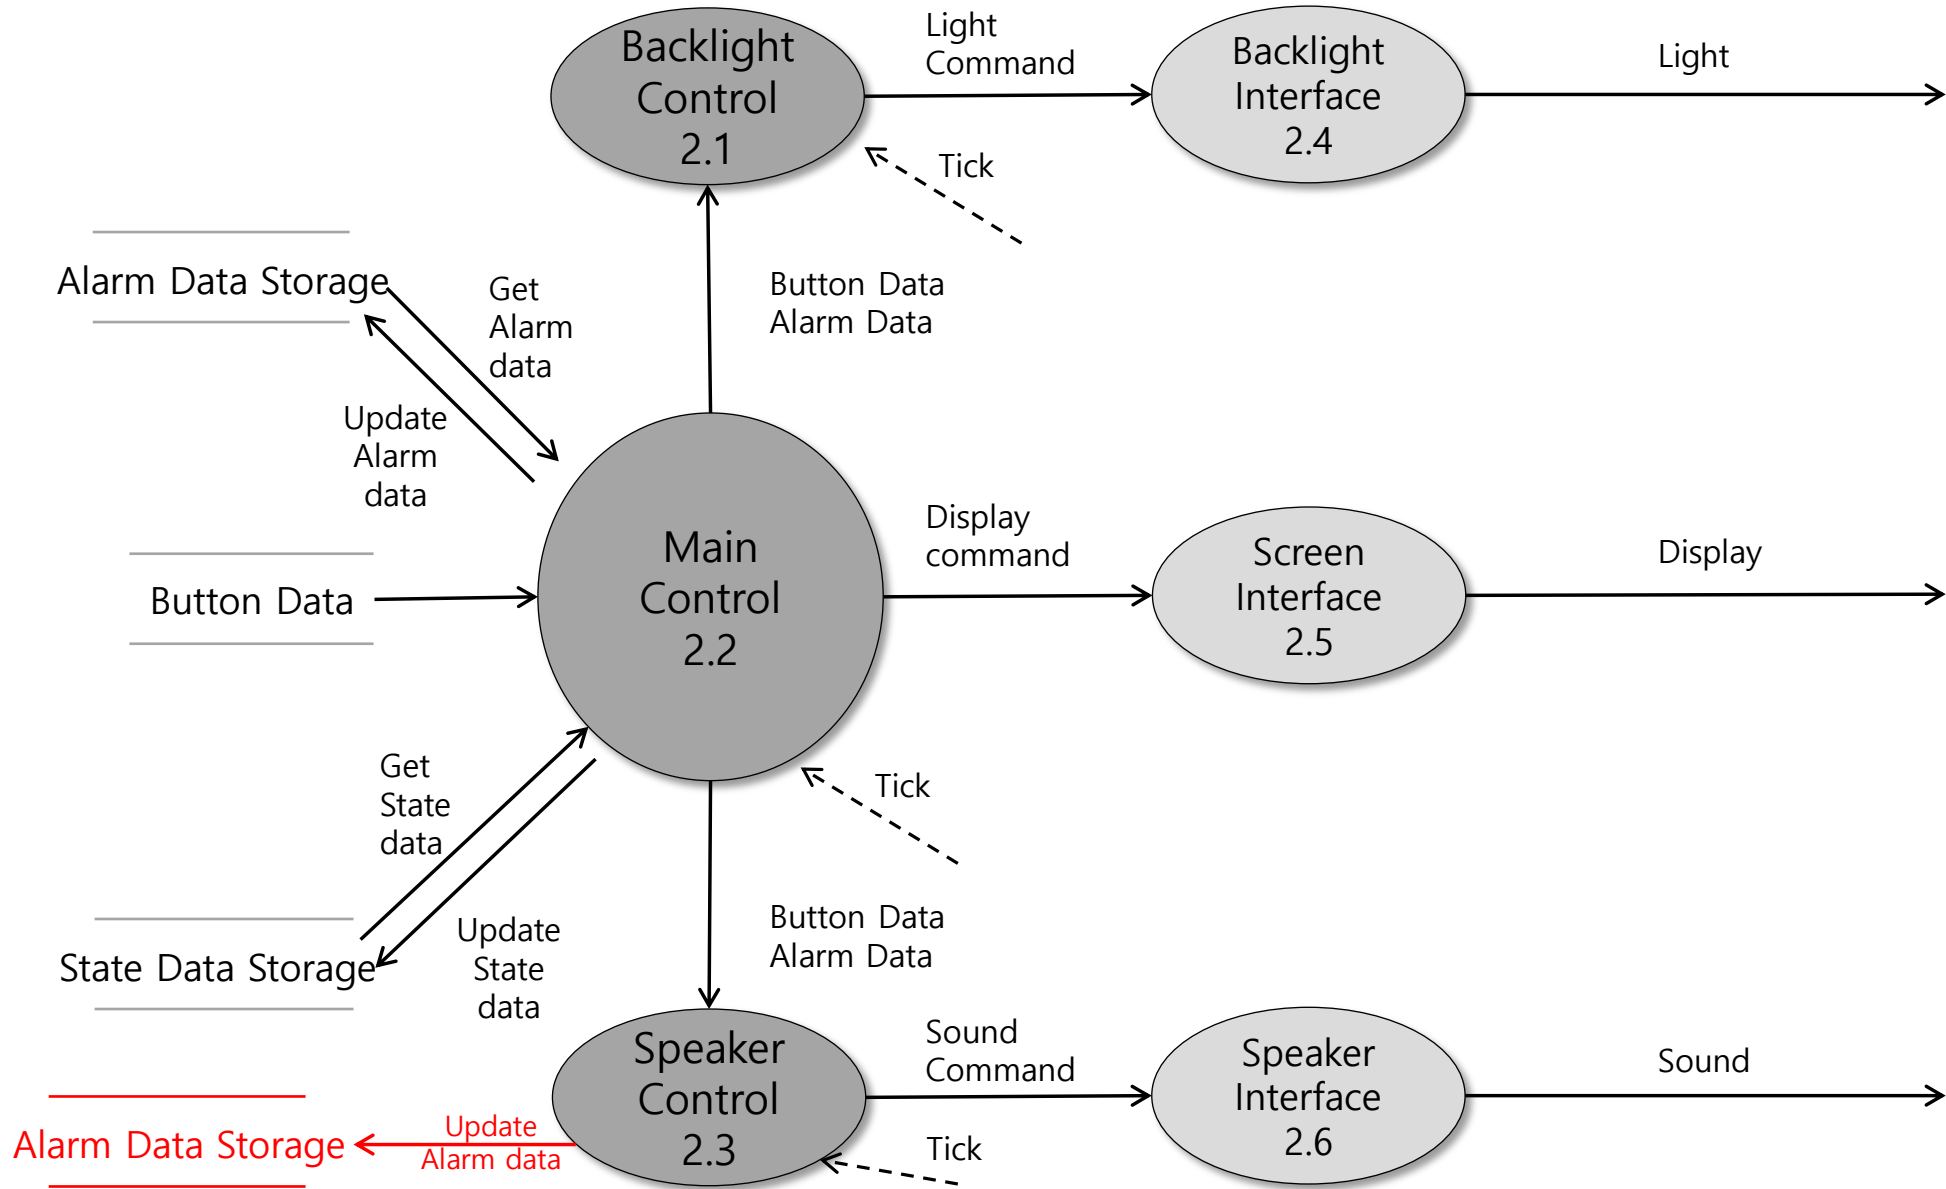

DFD Level 2 (수정)

System Context Diagram
DFD Level 0
DFD Level 1
DFD Level 2
DFD Level 3
DFD Level 4
DFD