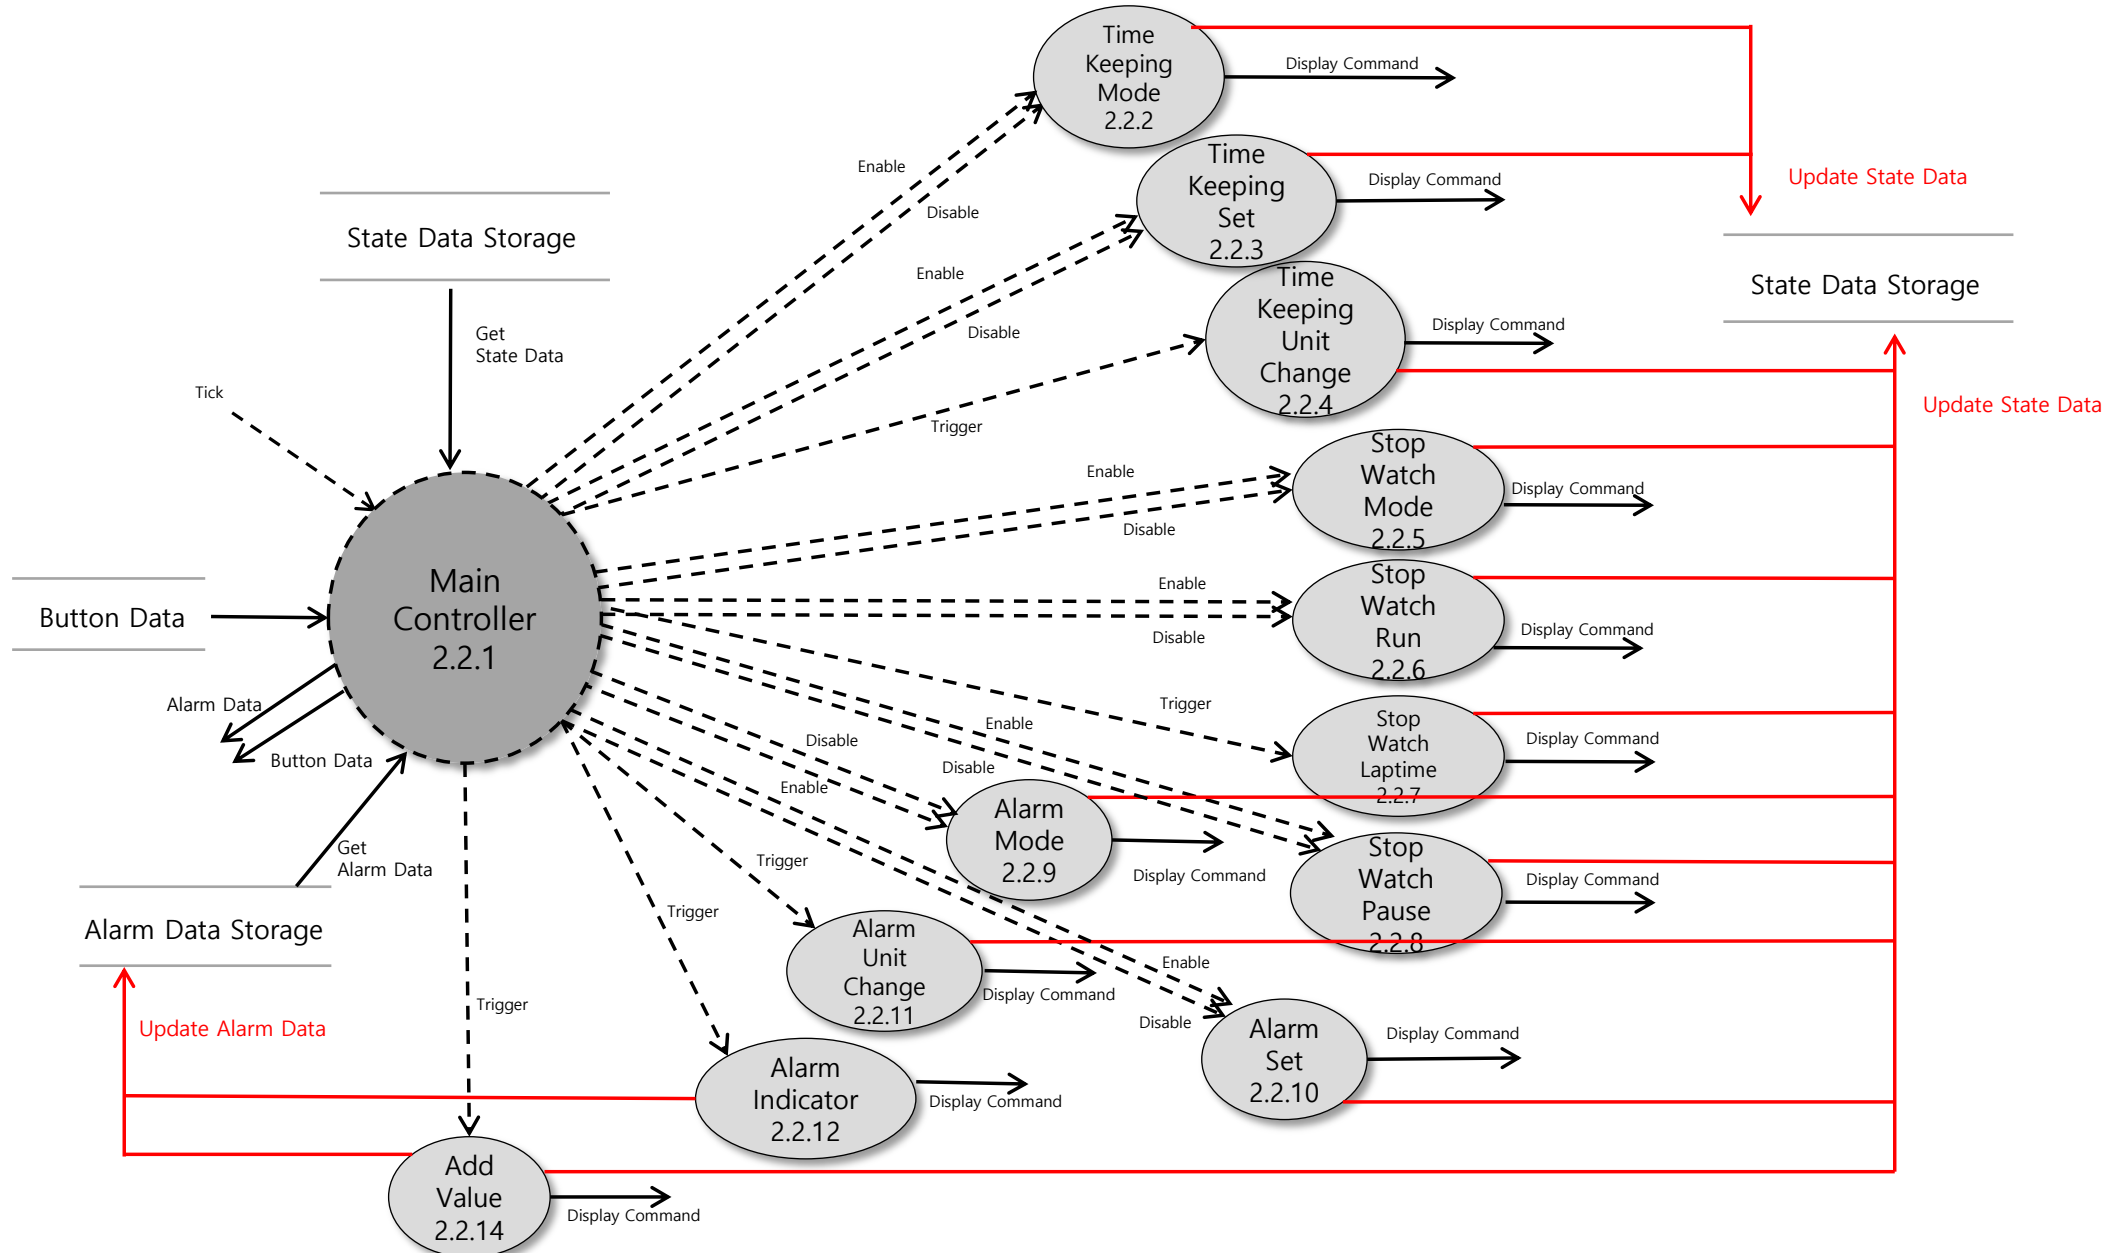

SA 수정

DFD Level 2

System Context Diagram
DFD Level 0
DFD Level 1
DFD Level 2
DFD Level 3
DFD Level 4
DFD

DFD Level 2 (수정)

System Context Diagram
DFD Level 0
DFD Level 1
DFD Level 2
DFD Level 3
DFD Level 4
DFD

DFD Level 3 Main Controller

System Context Diagram
DFD Level 0
DFD Level 1
DFD Level 2
DFD Level 3
DFD Level 4
DFD

DFD Level 3 Main Controller (수정)

System Context Diagram
DFD Level 0
DFD Level 1
DFD Level 2
DFD Level 3
DFD Level 4
DFD

DFD Level 3 Speaker Controller

System Context Diagram
DFD Level 0
DFD Level 1
DFD Level 2
DFD Level 3
DFD Level 4
DFD

DFD Level 3 Speaker Controller (수정)

System Context Diagram
DFD Level 0
DFD Level 1
DFD Level 2
DFD Level 3
DFD Level 4
DFD

DFD Level 4

DFD

Structured Charts

- Transform Analysis

Structured Charts Transform Analysis

Structured Charts

- **Basic**

Structured Charts – Main